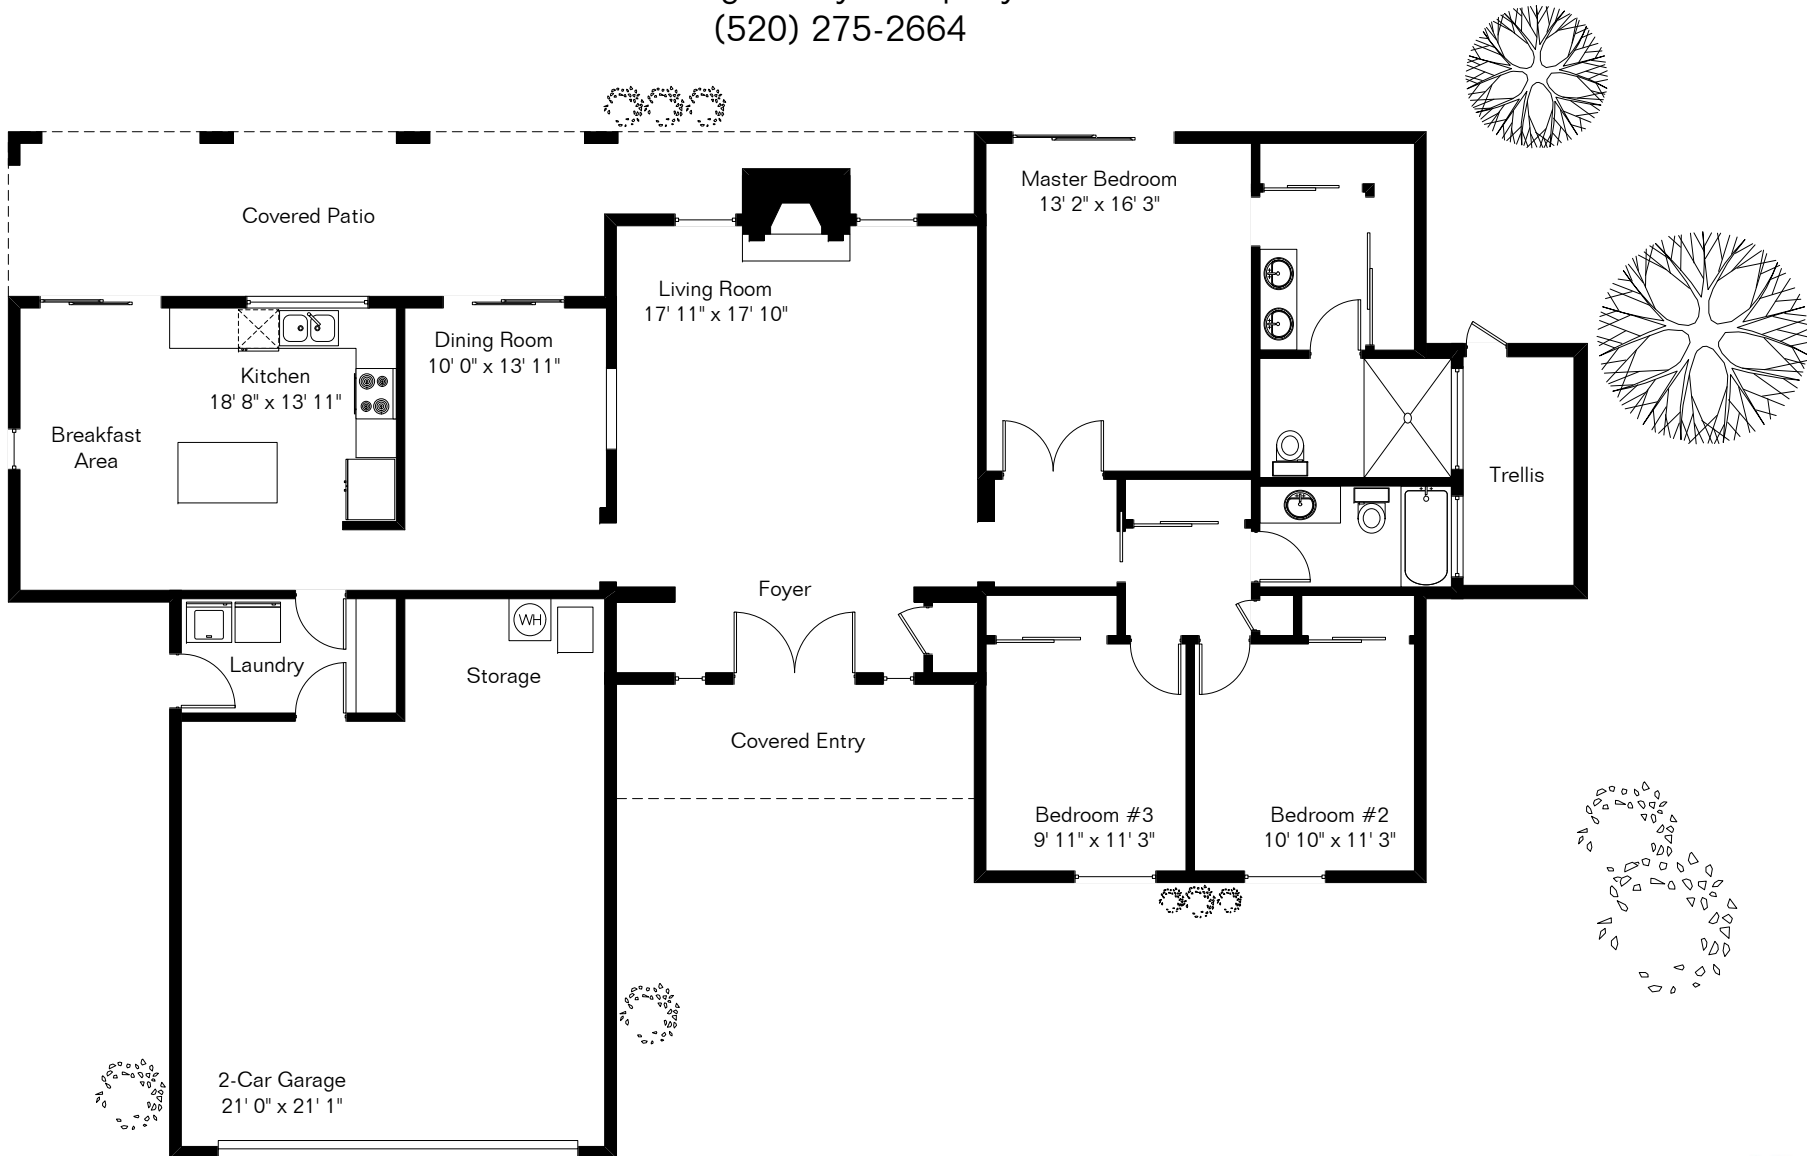

Pool & Spa
Area

1162 E Paseo Pavon

Presented by Pam Treece
Long Realty Company
(520) 275-2664

The square footages and room size information are deemed to be reliable but are not guaranteed and should be independently verified.

Site Visit January 2019

Copyright 2019 Floor Plans First! LLC
All Rights Reserved.

Living Area 1,802 Sq Ft
Garage 542 Sq Ft

www.FloorPlansFirst.com

Toll Free (877) 887-1500
Voice (520) 881-1500

Floor Plans First!
See the Floor Plan First!